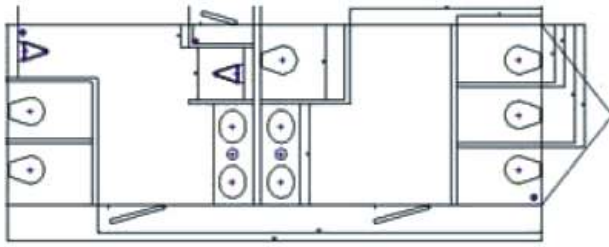

Royal Restrooms of Arizona
480.734.9809 | John Fuller

480.734.9809 - www.RoyalRestroomsAZ.com

Royal Restrooms of Arizona introduces:

DOUBLE DIAMOND

The New Standard of Elegance!

John Fuller
 Royal Restrooms of AZ.